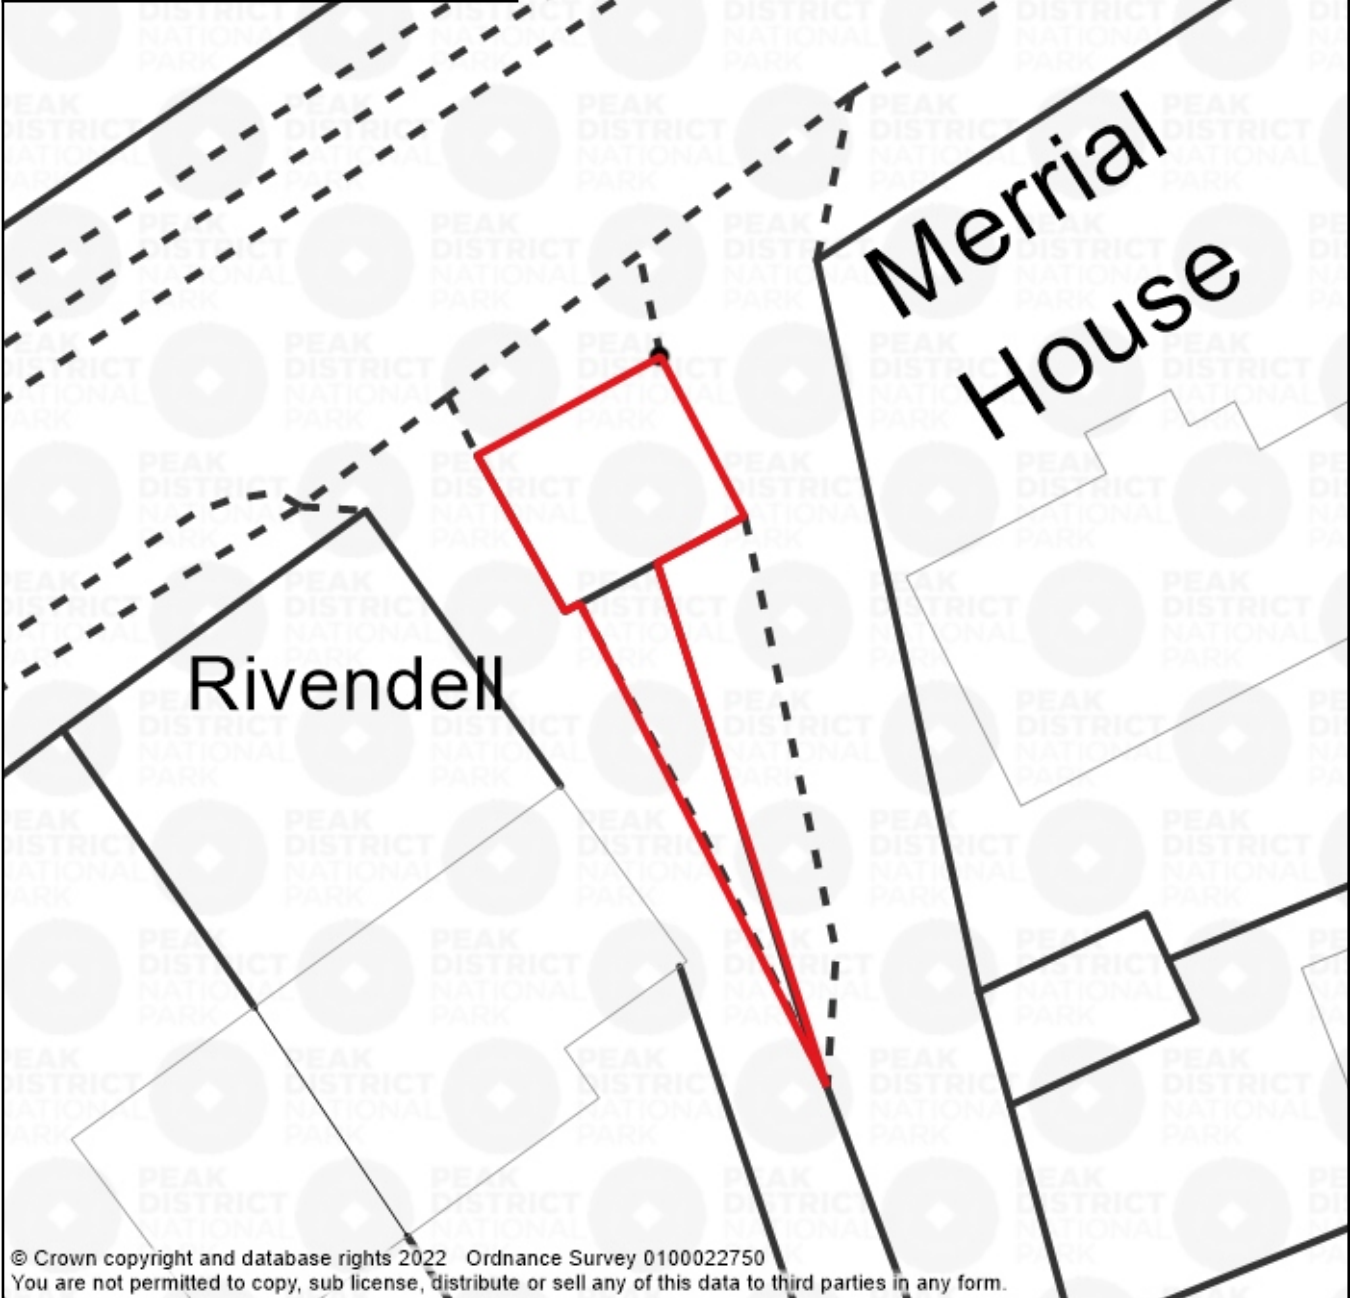

1:200

© Crown copyright and database rights 2022 Ordnance Survey 0100022750
 You are not permitted to copy, sub license, distribute or sell any of this data to third parties in any form.

Committee Date:	21/04/2023	Title: Barn at Upper Yeld Road, Bakewell	 PEAK DISTRICT NATIONAL PARK
Item Number:	Item 12		
Application No:	NP/DDD/1022/1333		
Grid Reference:	421363, 367717		